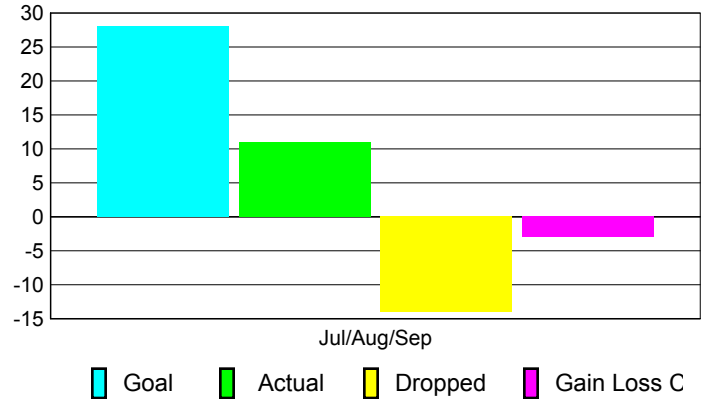

Membership Results 2010-2011

Goal, New, Dropped, Gain/Loss